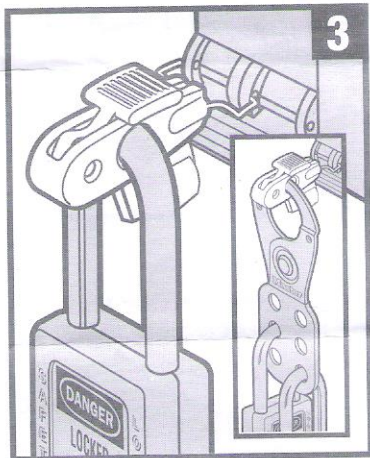

S2392/S2393

Master SAFETY SERIES Lock.

S2392
 $X \leq 12.7 \text{ mm}$

S2393

S2390/S2391

S2390/S2391

Master
SAFETY SERIES Lock.

S2390
 $X \leq 11 \text{ mm}$

S2391
 $X \geq 11 \text{ mm}$

www.safetyseries.com • www.masterlock.com

Master Lock Company LLC, Milwaukee, WI 53154 U.S.A. | 800-308-9244
© 2009 Master Lock Company | All Rights Reserved

106873

S2392/S2393