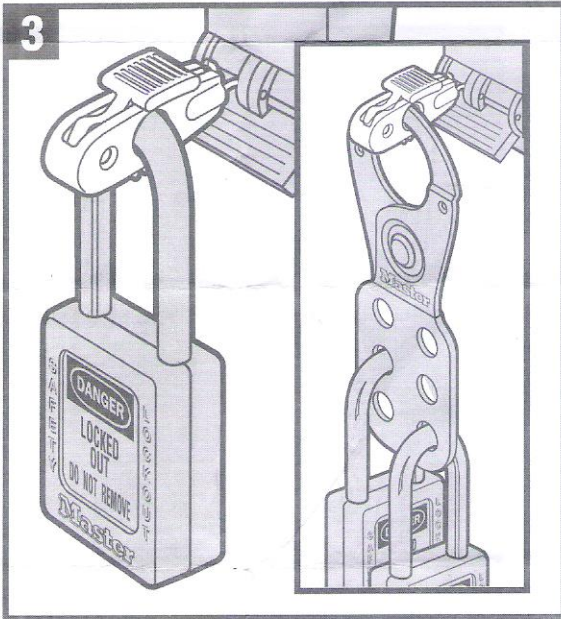

S2392/S2393

Master SAFETY SERIES Lock.

S2392
 $X \leq 12.7 \text{ mm}$

S2393

S2390/S2391

S2390/S2391

Master
SAFETY SERIES Lock.

S2390
 $X \leq 11 \text{ mm}$

S2391
 $X \geq 11 \text{ mm}$

www.safetyseries.com • www.masterlock.com

Master Lock Company LLC, Milwaukee, WI 53154 U.S.A. | 800-308-9244
© 2009 Master Lock Company | All Rights Reserved

106873

S2392/S2393